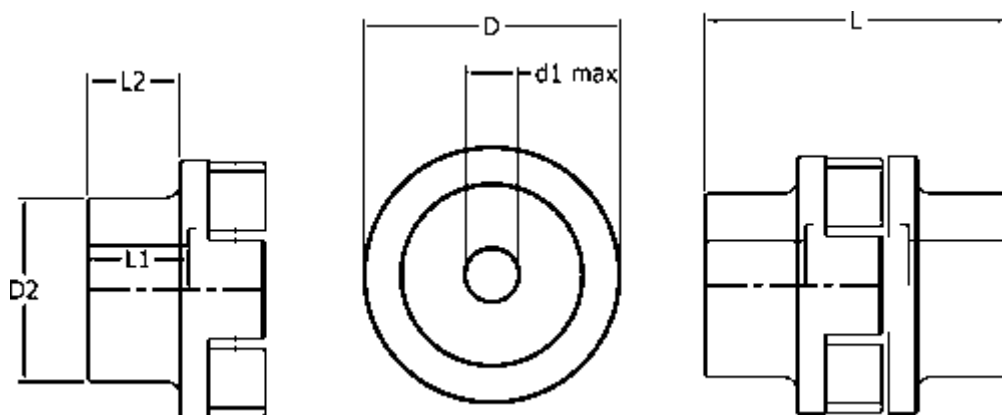

# Data Sheet

Article number: 3302230200

Description: Tschan Hub ST S230 part 200  
Maks. boring 105 mm

## Measures

D	= 230
d1 max	= 105
D2	= 150
L	= 270
L1	= 110
L2	= 88.5